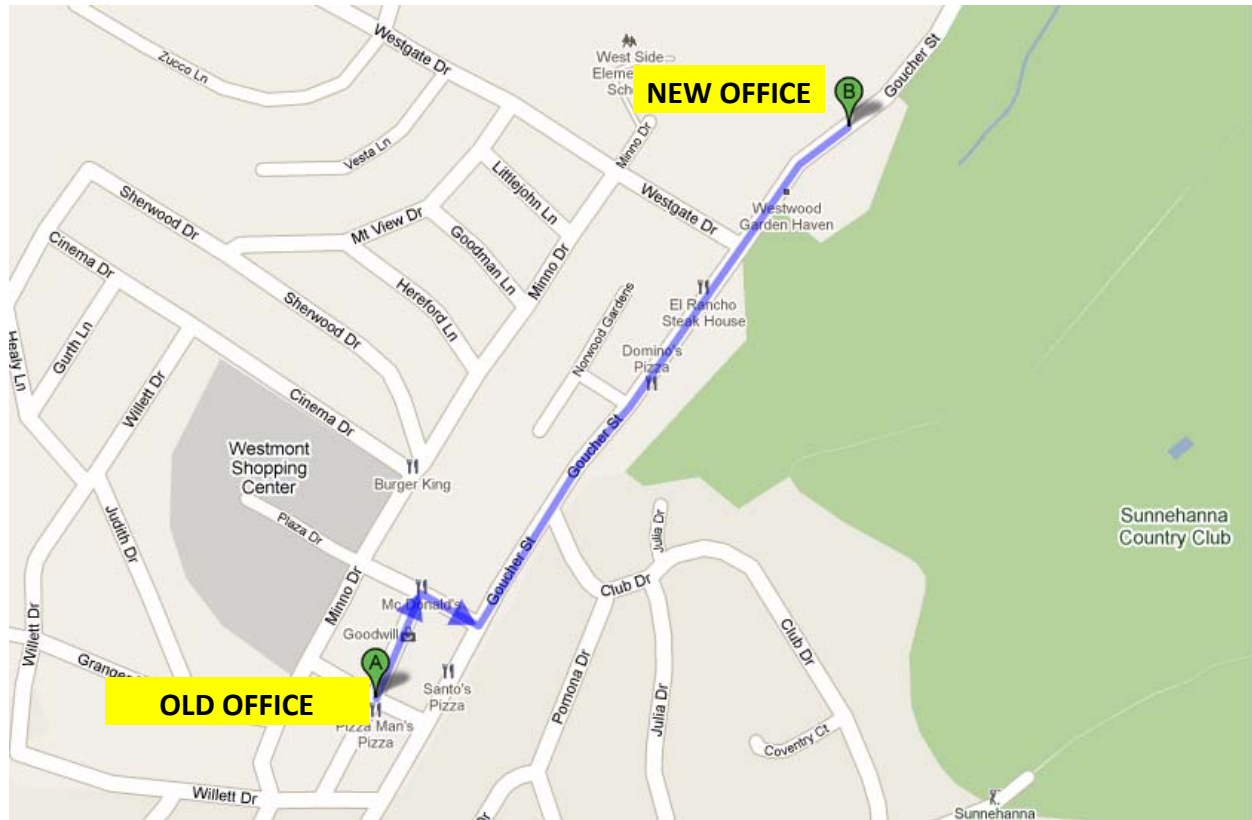

ZURILLA FINANCIAL SERVICES HAS MOVED!

Our new office is located at 1837 GOUCHER STREET, JOHNSTOWN, PA 15905

*Less than a mile
from our previous
location!*

Directions From Old Office (1739 Lyter Drive)

1. Start out going NORTHEAST on LYTER DRIVE (toward Ameriserv) and proceed to PLAZA DRIVE
2. Turn RIGHT onto PLAZA DRIVE
3. Turn LEFT onto GOUCHER STREET (Sheetz will be on your right) and travel approximately 1/4 mile
4. 1837 GOUCHER STREET is on the LEFT (across from Sharon's Dance Studio and Westwood Garden Haven)